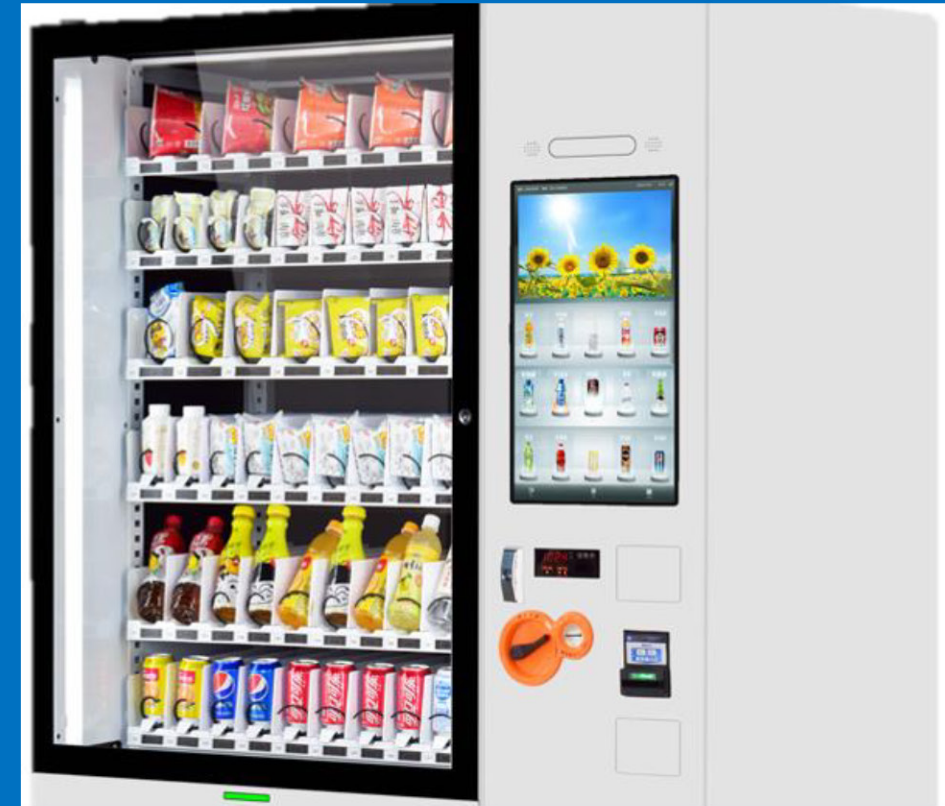

# Standard Vending Machine

## Main Features

- 12.5" touch Screen for Product Selection
- 4G or Wi-Fi Connectivity for Cloud Synchronization
- Adjustable Slot fits for different Snacks and Drinks
- Infrared Drop Sensor
- ITL Note Validator for Cash Transactions (30 recycler+300/600 storage)
  - **In:** PKR 10,20,50,100,500 , **Out:** One type

## Application Features

- Grid Product Selection and Payment Methods
- QR code payment supported (Easypaisa, jazz cash)
- Memory function in case of power failure

## Product Parameters:

- Dimension: 1940mm-790mm-1430mm (approx.)
- Net Weight: 320KG (approx.)
- **No. of Slots: 60 Slots (max)**