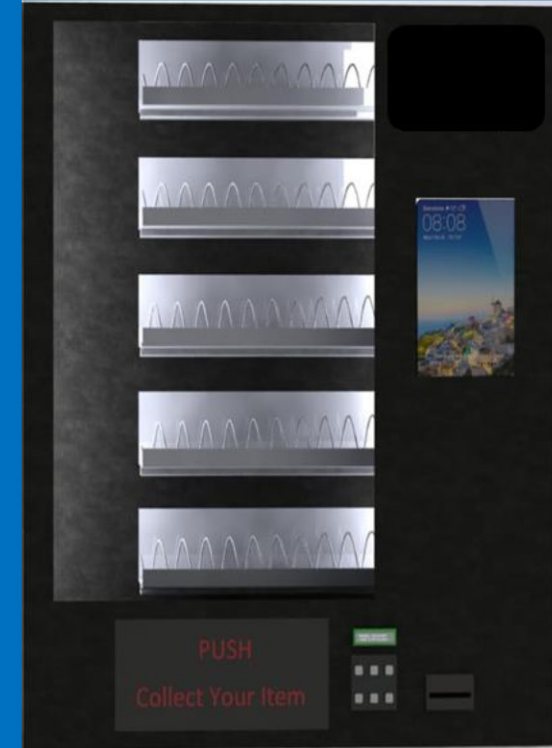

# Portable Vending Machine

## Main Features

- Product selection with keypad
- Support customize variable product type
  - Capacity in each shelf (completely configurable)
  - Adjustable Slots
- 4G or Wi-Fi Connectivity for Cloud Synchronization
- Infrared Drop Sensor
- **Only available with pay-In option**
- Cash accepted: PKR 10,20 50,PKR 100,PKR 500 (ITL Note Validator)

## Additional Features (optional)

- 12'' Windows/Android tablet for Advertisement.
- QR payment option
- Customize Logo design or Skin
- 30-45 minutes UPS backup

## Product Parameters:

- Dimension: 1143mm-914mm-235mm (approx.)
- Net Weight: 50 KG (approx.)
- **No. of Slots: 5 Slots (flexible)**